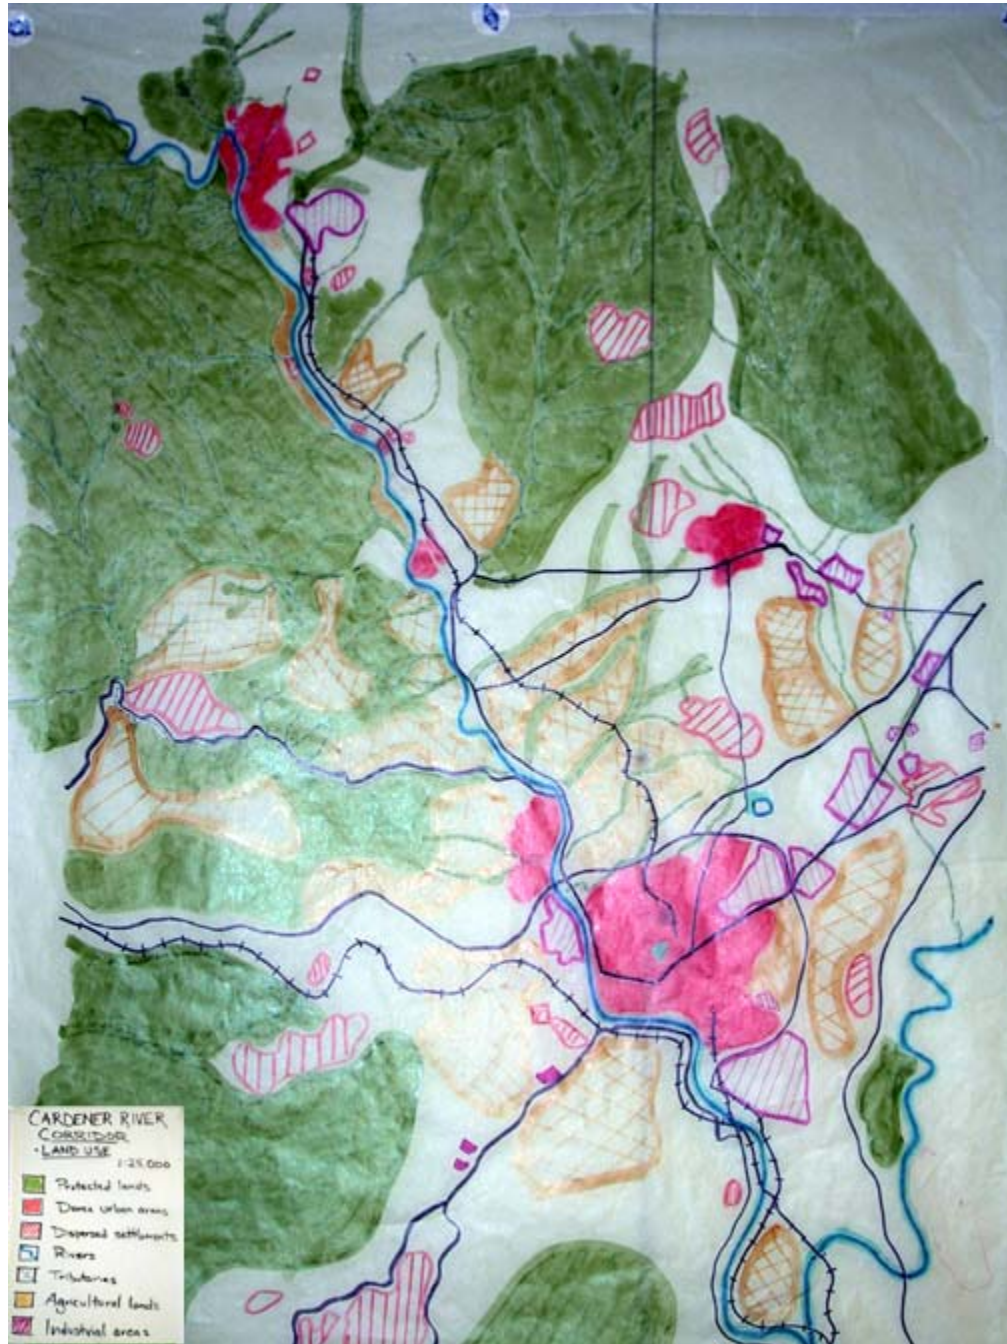

MIDTERM PROPOSAL

GROUP TWO

The Cardener River Corridor

Reflections of the Valley

Natural Reflections

Historical Reflections

Cultural Reflections

Rosemary Dudley Antonio Gonzalez Emily Rubenstein

CORRIDOR SITE PLAN

LAND USE MAP

INTERVENTION DETAILS

CALLUS

Callus

Antius