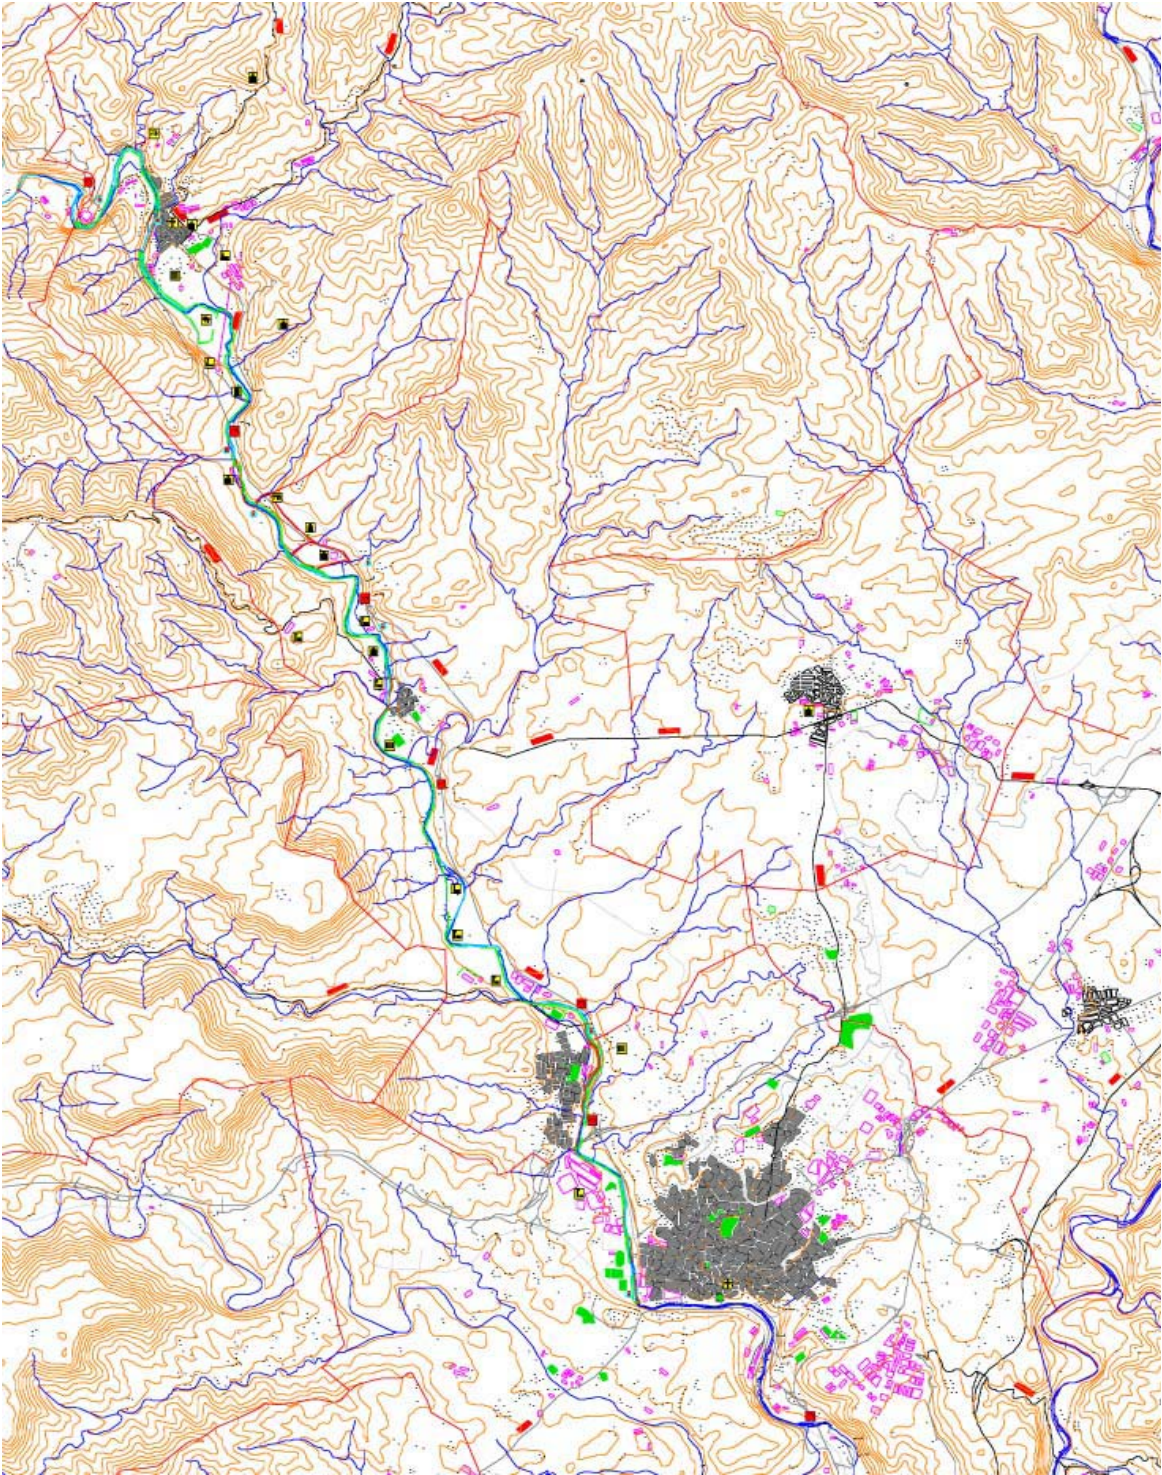

MIDTERM PROPOSAL

GROUP TWO

The Cardener River Corridor

Reflections of the Valley

Natural Reflections

Historical Reflections

Cultural Reflections

Rosemary Dudley Antonio Gonzalez Emily Rubenstein

CORRIDOR SITE PLAN

LAND USE MAP

INTERVENTION DETAILS

CALLUS

Callus

Antius