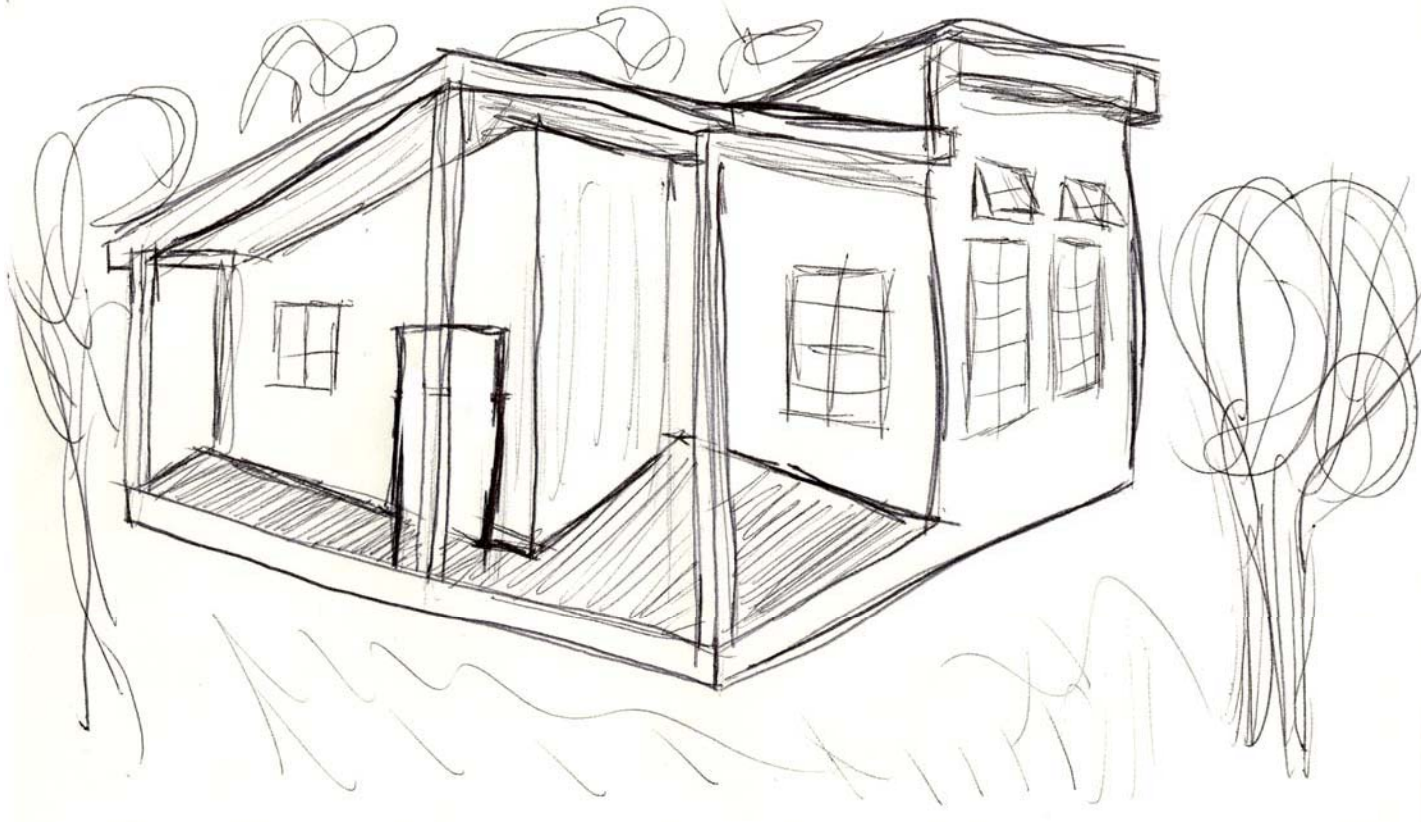

MIT OpenCourseWare
<http://ocw.mit.edu>

4.500 Introduction to Design Computing
Fall 2008

For information about citing these materials or our Terms of Use, visit: <http://ocw.mit.edu/terms>.

A CONCORD RIVER CABIN

4.500

- PEACEFUL WRITER'S CABIN – EARLY AUTUMN
- SCENIC, TRANQUIL, & OPEN
- DIRECT ACCESS TO SERENE RIVER
- SPACIOUS PORCH
- NATURAL LIGHTING AND VENTILATION

SITE PLAN

- SCENIC VIEWS
- WRITING SPACE
- READING SPACE
- SUNLIGHT

FLOOR PLAN

- LARGE L - PORCH
- OPEN FLOOR PLAN
- WRITING SPACE FACING RIVER
- OUTDOOR READING SPACE

SHAPE MODEL

- RIVER-FACING WINDOWS
- SLOPED ROOF

RENDERED PERSPECTIVE IMAGE