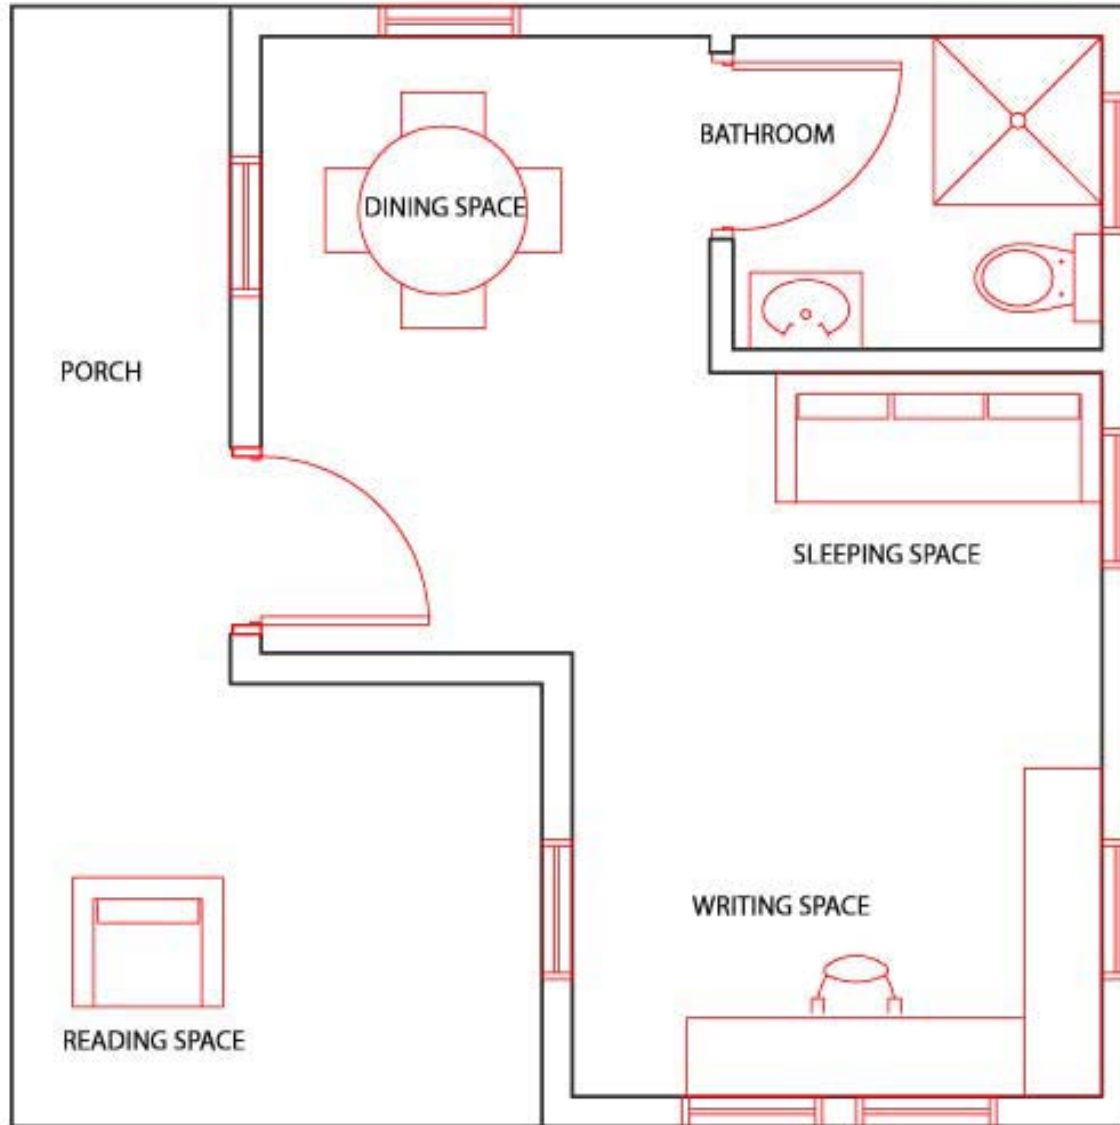

MIT OpenCourseWare
<http://ocw.mit.edu>

4.500 Introduction to Design Computing
Fall 2008

For information about citing these materials or our Terms of Use, visit: <http://ocw.mit.edu/terms>.

A CONCORD RIVER CABIN

4.500

- PEACEFUL WRITER'S CABIN – EARLY AUTUMN
- SCENIC, TRANQUIL, & OPEN
- DIRECT ACCESS TO SERENE RIVER
- SPACIOUS PORCH
- NATURAL LIGHTING AND VENTILATION

SITE PLAN

- SCENIC VIEWS
- WRITING SPACE
- READING SPACE
- SUNLIGHT

FLOOR PLAN

- LARGE L - PORCH
- OPEN FLOOR PLAN
- WRITING SPACE FACING RIVER
- OUTDOOR READING SPACE

SHAPE MODEL

- RIVER-FACING WINDOWS
- SLOPED ROOF

RENDERED PERSPECTIVE IMAGE