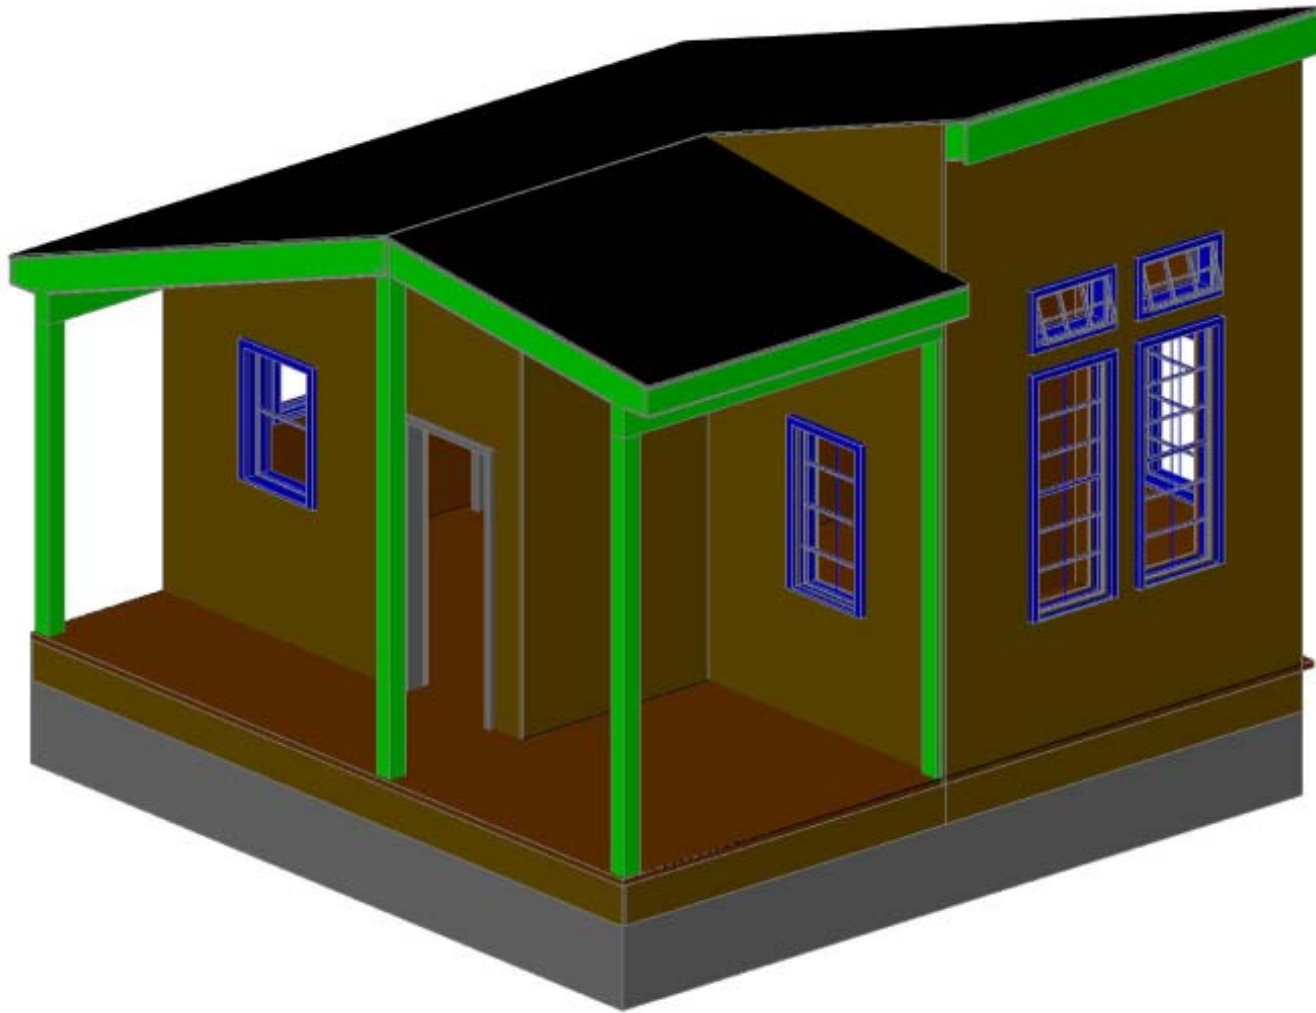

MIT OpenCourseWare
<http://ocw.mit.edu>

4.500 Introduction to Design Computing
Fall 2008

For information about citing these materials or our Terms of Use, visit: <http://ocw.mit.edu/terms>.

A CONCORD RIVER CABIN

4.500

- PEACEFUL WRITER'S CABIN – EARLY AUTUMN
- SCENIC, TRANQUIL, & OPEN
- DIRECT ACCESS TO SERENE RIVER
- SPACIOUS PORCH
- NATURAL LIGHTING AND VENTILATION

SITE PLAN

- SCENIC VIEWS
- WRITING SPACE
- READING SPACE
- SUNLIGHT

FLOOR PLAN

- LARGE L - PORCH
- OPEN FLOOR PLAN
- WRITING SPACE FACING RIVER
- OUTDOOR READING SPACE

SHAPE MODEL

- RIVER-FACING WINDOWS
- SLOPED ROOF

RENDERED PERSPECTIVE IMAGE