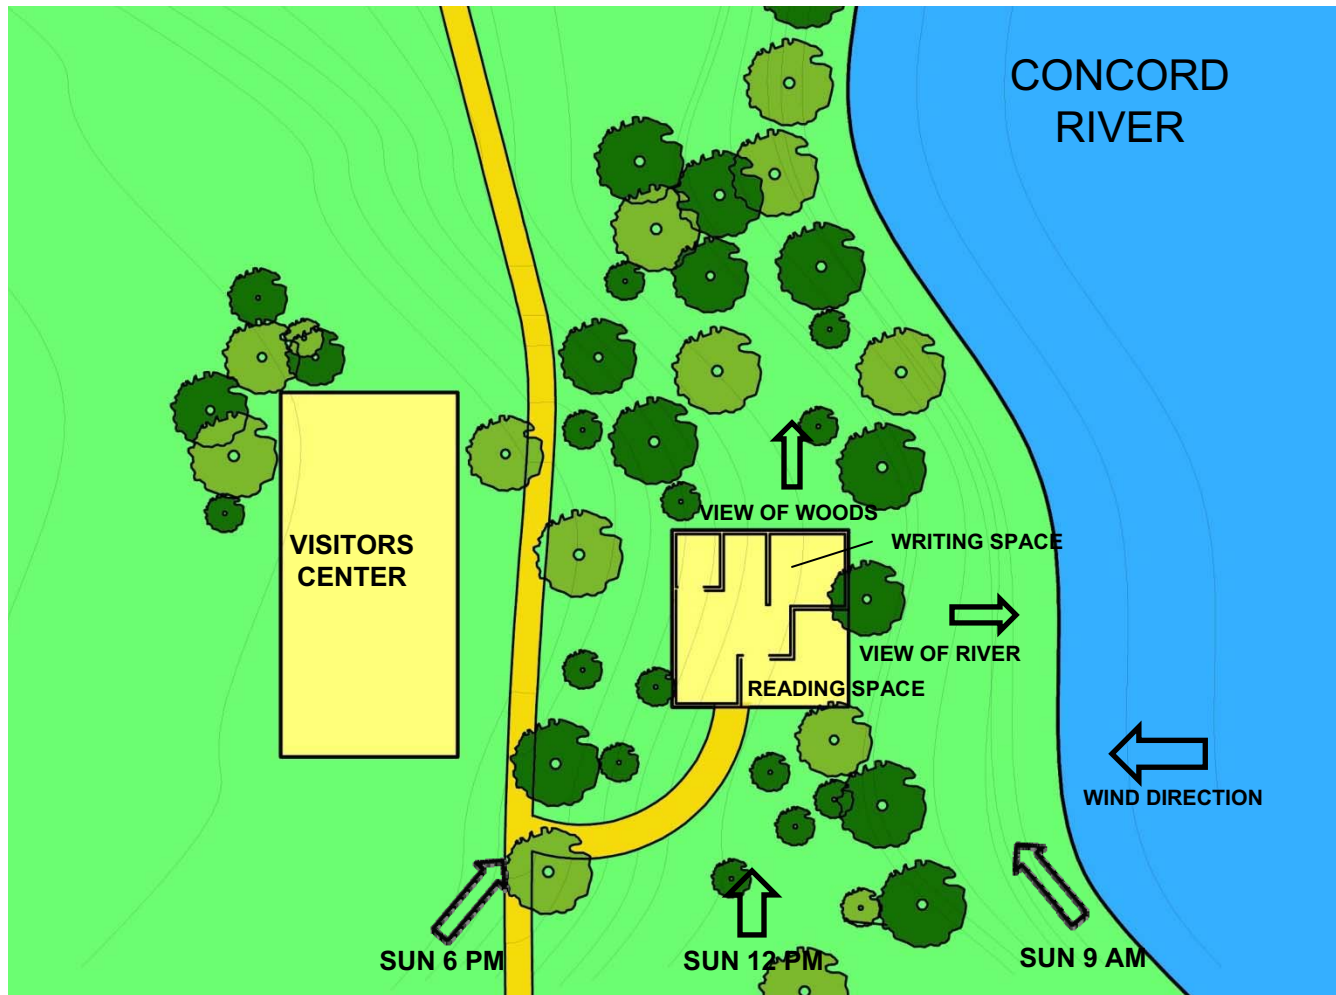

MIT OpenCourseWare
<http://ocw.mit.edu>

4.500 Introduction to Design Computing
Fall 2008

For information about citing these materials or our Terms of Use, visit: <http://ocw.mit.edu/terms>.

A CONCORD RIVER CABIN

4.500

- PEACEFUL WRITER'S CABIN – EARLY AUTUMN
- SCENIC, TRANQUIL, & OPEN
- DIRECT ACCESS TO SERENE RIVER
- SPACIOUS PORCH
- NATURAL LIGHTING AND VENTILATION

SITE PLAN

- SCENIC VIEWS
- WRITING SPACE
- READING SPACE
- SUNLIGHT

FLOOR PLAN

- LARGE L - PORCH
- OPEN FLOOR PLAN
- WRITING SPACE FACING RIVER
- OUTDOOR READING SPACE

SHAPE MODEL

- RIVER-FACING WINDOWS
- SLOPED ROOF

RENDERED PERSPECTIVE IMAGE